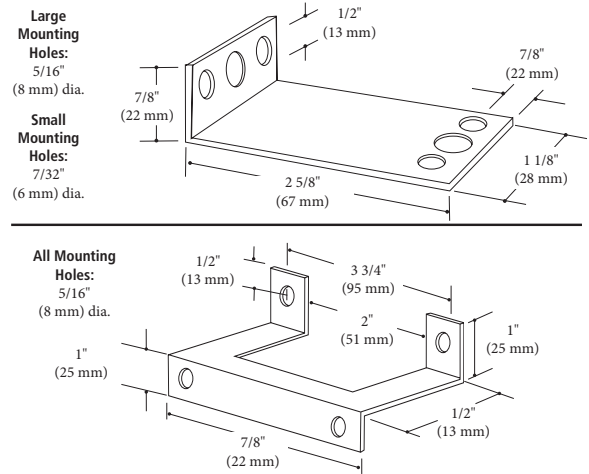

FEATURES

- Mount horizontally without the need for accurate leveling.
- Double switch may be ordered with any combination of high or low pressure ranges.
- Select range to meet your requirements.
- Setpoint indication.
- Rugged die-cast aluminum housing.
- Max. surge pressure: 10 PSI.
- Max. ambient temperature: 140°F (60°C).
- Min. ambient temperature: -40°F (-40°C).

Model A | Gas Pressure Switches

Dimensions: Single Gas Pressure Switch

Mounting Brackets

Specifications

Electrical Ratings: 10A, 1/8HP @ 125 VAC.; 5A, 1/4 HP @ 250 VAC.; Pilot Duty, 125 VA @ 125-250 VAC.

Shipping Weight: HGP-A, LGP-A, RHGP-A, RLGP-A: 2 lbs. (.9 kg)
HLGP-A, RHLGP-A: 4 lbs (1.8 kg)

Dimensions: High Low Gas Pressure Switch

Ranges Available (All Models)

High Gas Pressure		Low Gas Pressure	
2-16" W.C.	50-400 mm	1-6" W.C.	25-150 mm
5-28" W.C.	125-700 mm	1-35" W.C.	25-875 mm
10-50" W.C.	250-1250 mm	2-14" W.C.	50-350 mm
		2-20" W.C.	50-500 mm
		6-24" W.C.	150-600 mm
		10-50" W.C.	250-1250 mm