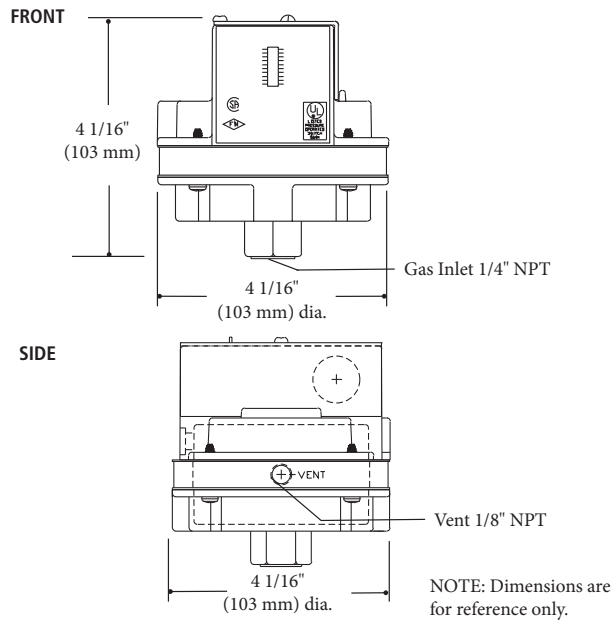

Model A | Gas Pressure Switches

Model HGP-A
High-Low Gas Switch
with Reset Lever

Model RHLGP-A
High-Low Gas Switch
Recycle Type

The Model A is a high-low gas pressure switch that monitors pressure and cuts off the electrical control circuit when pressure drops below or rises above the desired setpoint. The high and low gas pressure settings are adjustable. All models are available in reset or recycle type.

FEATURES

- Mount horizontally without the need for accurate leveling.
- Double switch may be ordered with any combination of high or low pressure ranges.
- Select range to meet your requirements.
- Setpoint indication.
- Rugged die-cast aluminum housing.
- Max. surge pressure: 10 PSI.
- Max. ambient temperature: 140°F (60°C).
- Min. ambient temperature: -40°F (-40°C).

Model A | Gas Pressure Switches

Dimensions: Single Gas Pressure Switch

Mounting Brackets

Specifications

Electrical Ratings: 10A, 1/8HP @ 125 VAC.; 5A, 1/4 HP @ 250 VAC.; Pilot Duty, 125 VA @ 125-250 VAC.

Shipping Weight: HGP-A, LGP-A, RHGP-A, RLGP-A: 2 lbs. (.9 kg)
HLGP-A, RHLGP-A: 4 lbs (1.8 kg)

Dimensions: High Low Gas Pressure Switch

Ranges Available (All Models)

High Gas Pressure		Low Gas Pressure	
2-16" W.C.	50-400 mm	1-6" W.C.	25-150 mm
5-28" W.C.	125-700 mm	1-35" W.C.	25-875 mm
10-50" W.C.	250-1250 mm	2-14" W.C.	50-350 mm
		2-20" W.C.	50-500 mm
		6-24" W.C.	150-600 mm
		10-50" W.C.	250-1250 mm