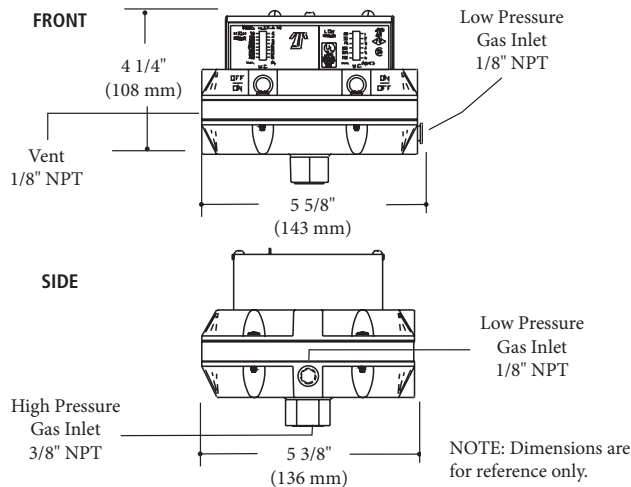

Model A | Gas Pressure Switches

Model HGP-A
High-Low Gas Switch
with Reset Lever

Model RHLGP-A
High-Low Gas Switch
Recycle Type

The Model A is a high-low gas pressure switch that monitors pressure and cuts off the electrical control circuit when pressure drops below or rises above the desired setpoint. The high and low gas pressure settings are adjustable. All models are available in reset or recycle type.

FEATURES

- Mount horizontally without the need for accurate leveling.
- Double switch may be ordered with any combination of high or low pressure ranges.
- Select range to meet your requirements.
- Setpoint indication.
- Rugged die-cast aluminum housing.
- Max. surge pressure: 10 PSI.
- Max. ambient temperature: 140°F (60°C).
- Min. ambient temperature: -40°F (-40°C).

Model A | Gas Pressure Switches

Dimensions: Single Gas Pressure Switch

Mounting Brackets

Specifications

Electrical Ratings: 10A, 1/8HP @ 125 VAC.; 5A, 1/4 HP @ 250 VAC.; Pilot Duty, 125 VA @ 125-250 VAC.

Shipping Weight: HGP-A, LGP-A, RHGP-A, RLGP-A: 2 lbs. (.9 kg)
HLGP-A, RHLGP-A: 4 lbs (1.8 kg)

Dimensions: High Low Gas Pressure Switch

Ranges Available (All Models)

High Gas Pressure		Low Gas Pressure	
2-16" W.C.	50-400 mm	1-6" W.C.	25-150 mm
5-28" W.C.	125-700 mm	1-35" W.C.	25-875 mm
10-50" W.C.	250-1250 mm	2-14" W.C.	50-350 mm
		2-20" W.C.	50-500 mm
		6-24" W.C.	150-600 mm
		10-50" W.C.	250-1250 mm