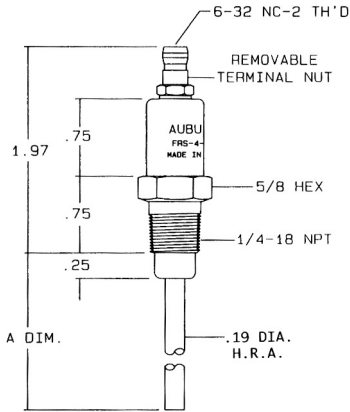

Flame Rods

FRS-4

Operating Temperature 2350°F
(Center Electrode Tip)

FRS-4	
1/4 NPT MOUNTING TH'D	
CATALOG NO.	A-DIM*
FRS-4-4	4"
FRS-4-6	6"
FRS-4-12	12"
FRS-4-18	18"
FRS-4-24	24"

*Standard Stock Sizes
Other Sizes Available Upon
Request
UL Recognized Flame Rod

FRS-2	
1/2 NPT MOUNTING TH'D	
CATALOG NO.	A-DIM*
FRS-2-6	6"
FRS-2-12	12"
FRS-2-18	18"
FRS-2-24	24"

*Standard Stock Sizes
Other Sizes Available Upon Request
UL Recognized Flame Rod

FRS-2

Operating Temperature 2350°F
(Center Electrode Tip)

FRS-3

UL Recognized Flame Rod