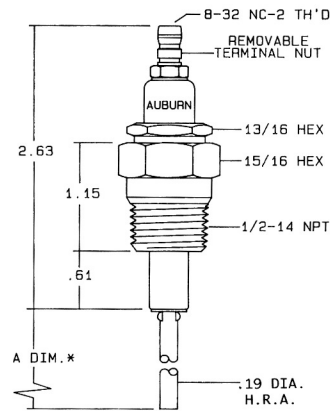

Flame Rods

FRS-4

Operating Temperature 2350°F
(Center Electrode Tip)

FRS-4	
1/4 NPT MOUNTING TH'D	
CATALOG NO.	A-DIM*
FRS-4-4	4"
FRS-4-6	6"
FRS-4-12	12"
FRS-4-18	18"
FRS-4-24	24"

*Standard Stock Sizes
Other Sizes Available Upon
Request
UL Recognized Flame Rod

FRS-2	
1/2 NPT MOUNTING TH'D	
CATALOG NO.	A-DIM*
FRS-2-6	6"
FRS-2-12	12"
FRS-2-18	18"
FRS-2-24	24"

*Standard Stock Sizes
Other Sizes Available Upon Request
UL Recognized Flame Rod

FRS-2

Operating Temperature 2350°F
(Center Electrode Tip)

FRS-3

UL Recognized Flame Rod