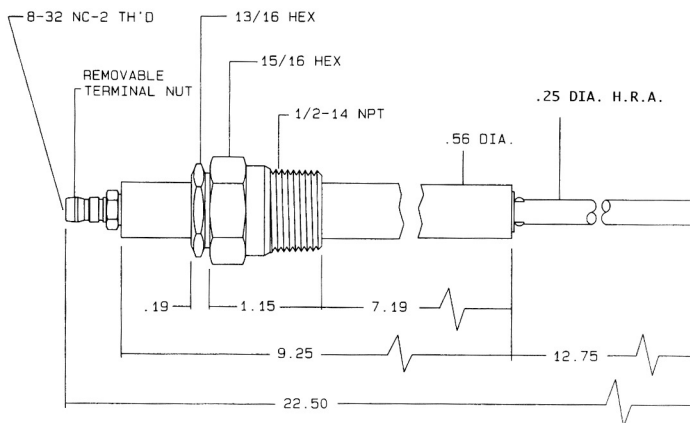

Flame Rods

FRS-4

Operating Temperature 2350°F
(Center Electrode Tip)

FRS-4	
1/4 NPT MOUNTING TH'D	
CATALOG NO.	A-DIM*
FRS-4-4	4"
FRS-4-6	6"
FRS-4-12	12"
FRS-4-18	18"
FRS-4-24	24"

*Standard Stock Sizes
Other Sizes Available Upon
Request
UL Recognized Flame Rod

FRS-2	
1/2 NPT MOUNTING TH'D	
CATALOG NO.	A-DIM*
FRS-2-6	6"
FRS-2-12	12"
FRS-2-18	18"
FRS-2-24	24"

*Standard Stock Sizes
Other Sizes Available Upon Request
UL Recognized Flame Rod

FRS-2

Operating Temperature 2350°F
(Center Electrode Tip)