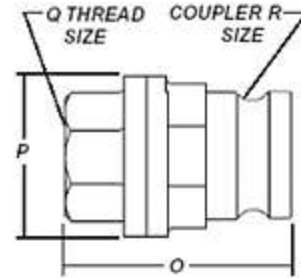

**P-T Coupling Co., Inc.**  
1414 E. Willow  
Enid,  
Phone:580-237-4060  
Website: <http://www.ptcoupling.com>

**Item # 44000230V, MDA Maxi-Dry Adapter (Adapter x Female NPT Thread)**

Made in the U.S.A.

All registered trademarks are the property of their respective owners.

*Note: Prices subject to change without notice.*

**Specifications**

<b>Part Name</b>	MD20A
<b>Type</b>	Adapter x Female NPT Thread
<b>Material</b>	Stainless Steel/Viton®
<b>Size</b>	2 in.
<b>Overall Length (O)</b>	5.2 in.
<b>Width (P)</b>	3.7 in.
<b>Thread Size (Q)</b>	2" NPT
<b>Coupler Size (R)</b>	2.5 in.