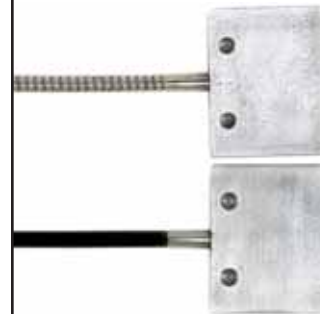

PVC Monocoil Jacket

MODEL	BUNDLE SIZE
F-P-36P	.010" x 1.50"