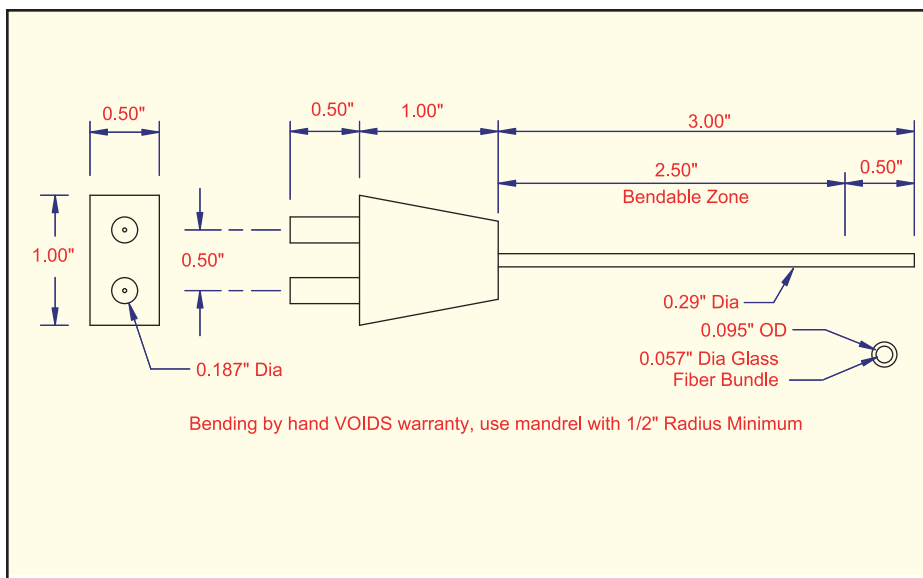

Sensor Adaptor Bendable 3" Tip For use with F1 Optical Block

MODEL BUNDLE SIZE
BF-L-3B .057"