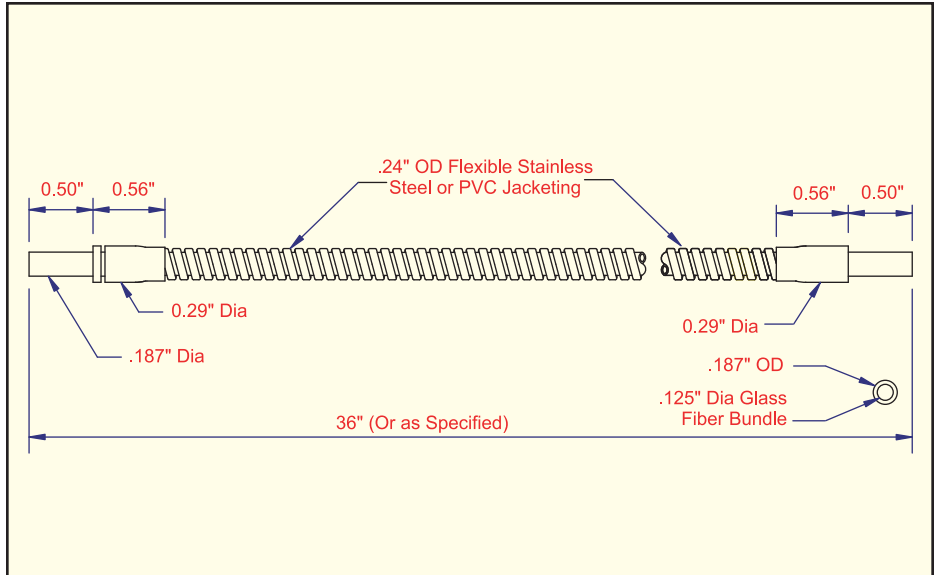

Glass Single Light Guides

Straight Barrel Tip Stainless Steel Jacket

MODEL	BUNDLE SIZE
F-A-36	.125"
F-B-36A	.062"
F-E-36A	.046"

PVC Monocoil Jacket

MODEL	BUNDLE SIZE
F-A-36P	.125"
F-B-36AP	.062"
F-E-36AP	.046"