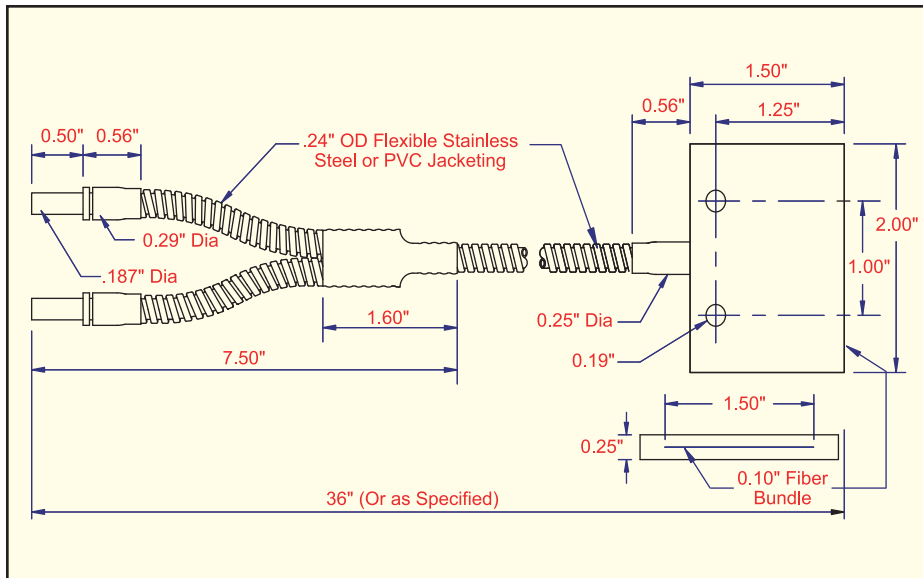

Glass Bifurcated Light Guides