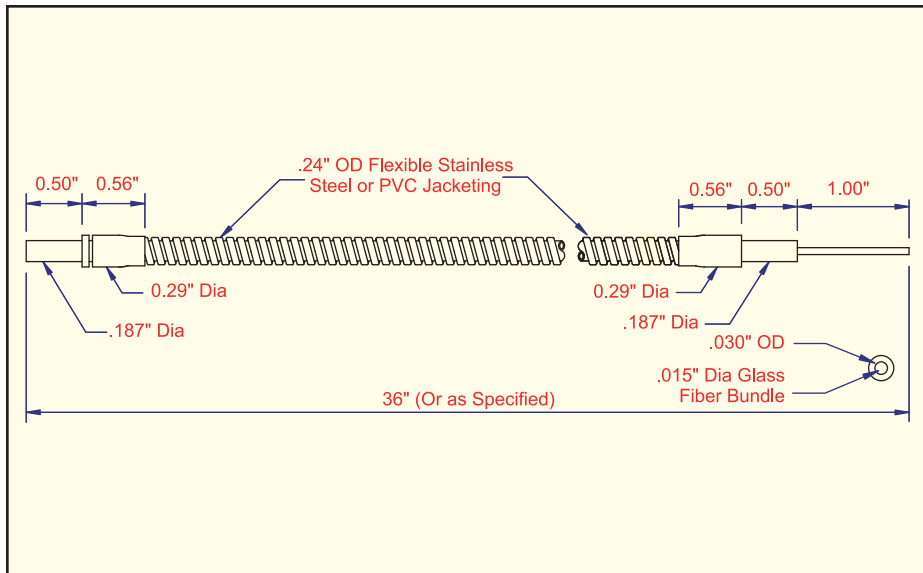

Straight Needle Tip Stainless Steel Jacket

MODEL	BUNDLE SIZE
F-H-36	.015"

PVC Monocoil Jacket

MODEL	BUNDLE SIZE
F-H-36P	.015"