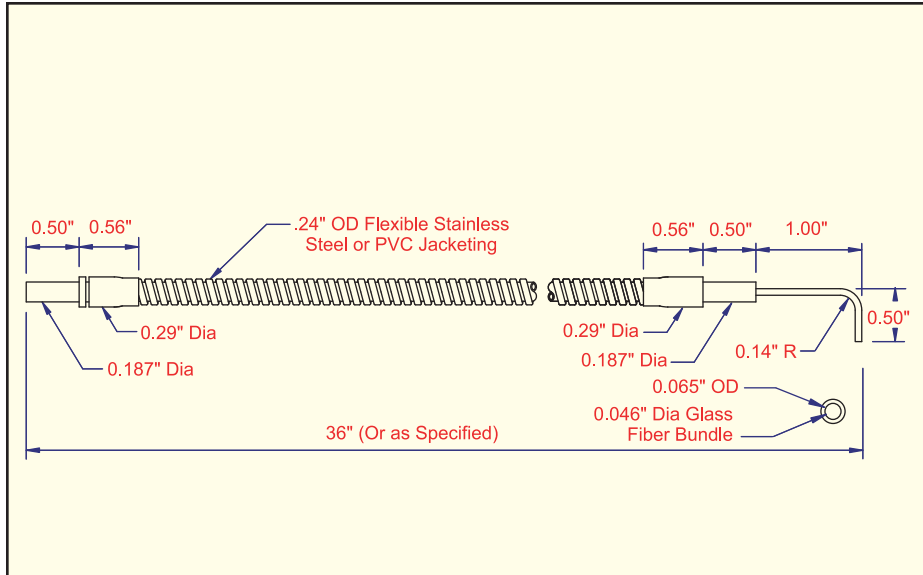

Glass Single Light Guides

Right Angle Needle Tip Stainless Steel Jacket

MODEL	BUNDLE SIZE
F-E-36R	.046"

PVC Monocoil Jacket

MODEL	BUNDLE SIZE
F-E-36RP	.046"