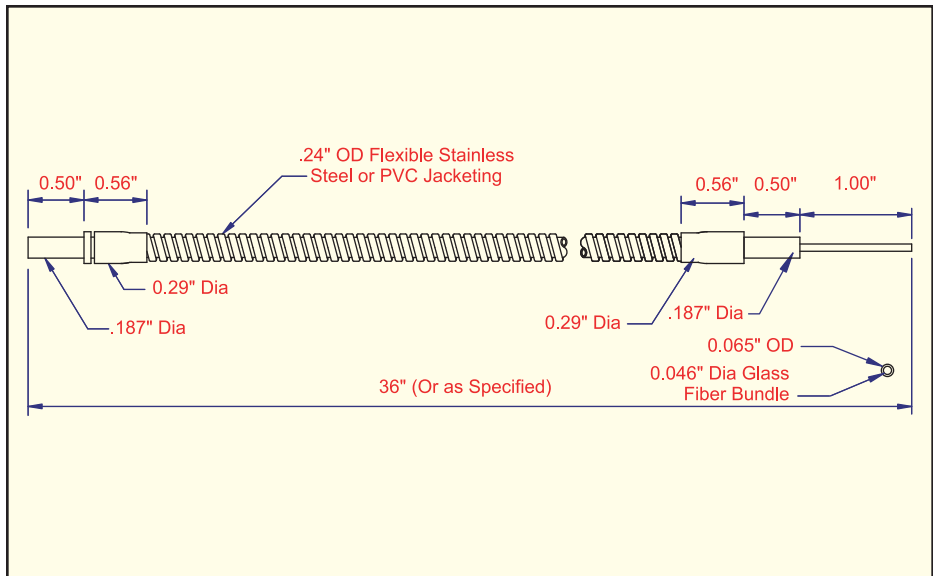

PVC Monocoil Jacket

MODEL F-E-36P   BUNDLE SIZE .046"