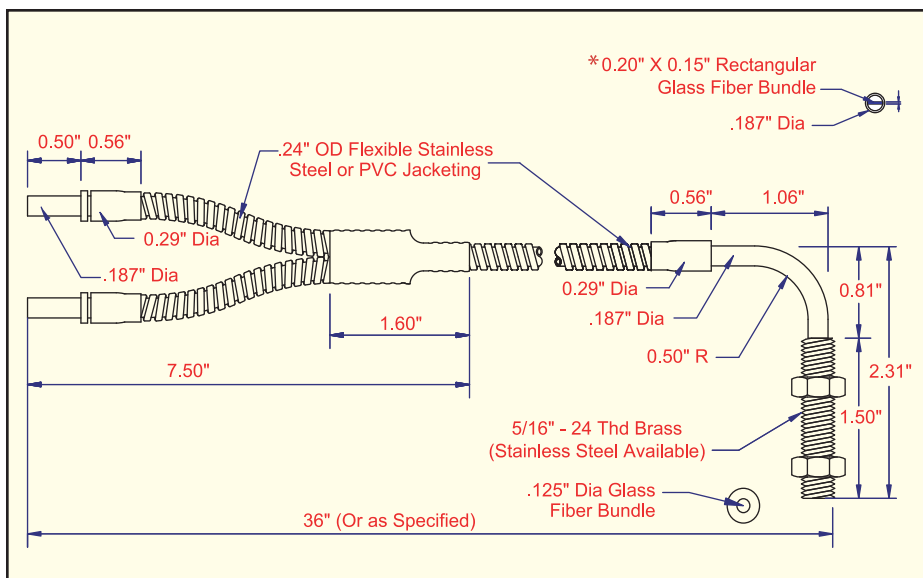

Glass Bifurcated Light Guides

Straight Threaded Tip Stainless Steel Jacket

MODEL	BUNDLE SIZE
BF-A-36T	.125"
BF-B-36T	.062"
BF-E-36T	.046"
BF-J-36T	.027"
* BF-K-36T	.020" x .15"

PVC Monocoil Jacket

MODEL	BUNDLE SIZE
BF-A-36TP	.125"
BF-B-36TP	.062"
BF-E-36TP	.046"
BF-J-36TP	.027"
* BF-K-36TP	.020" x .15"

Straight Threaded Tip Stainless Steel Jacket Micro Polished for Superior Performance and Range

MODEL	BUNDLE SIZE
BF-U-36TUV	.156"

Threaded Tip, then Right Angle Stainless Steel Jacket

MODEL	BUNDLE SIZE
BF-A-36TR	.125"
BF-B-36TR	.062"
BF-E-36TR	.046"
* BF-K-36TR	.020" x .15"

PVC Monocoil Jacket

MODEL	BUNDLE SIZE
BF-A-36TRP	.125"
BF-B-36TRP	.062"
BF-E-36TRP	.046"
* BF-K-36TRP	.020" x .15"