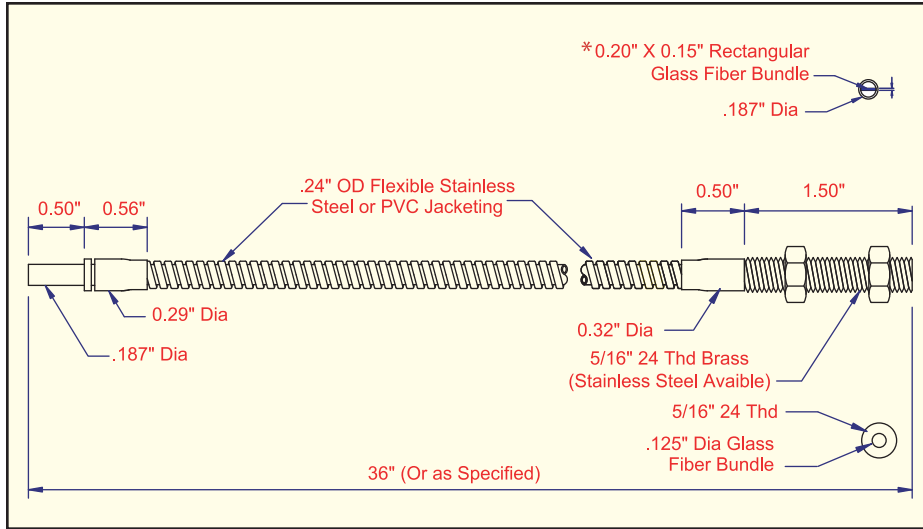

Glass Single Light Guides

Straight Threaded Tip Stainless Steel Jacket

MODEL	BUNDLE SIZE
F-A-36T	.125"
F-B-36T	.062"
F-E-36T	.046"
*F-K-36T	.020" x .15"

PVC Monocoil Jacket

MODEL	BUNDLE SIZE
F-A-36TP	.125"
F-B-36TP	.062"
F-E-36TP	.046"
*F-K-36TP	.020" x .15"