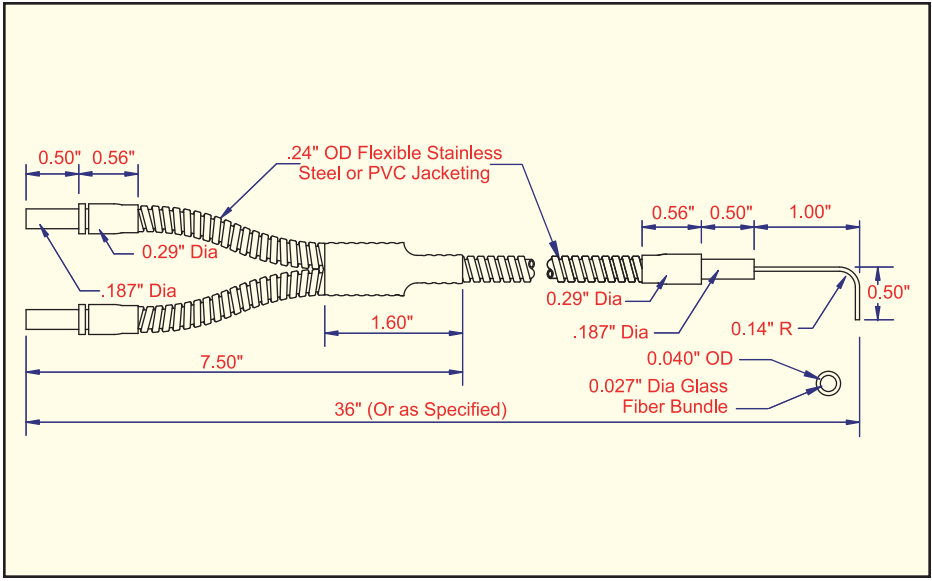

# Glass Bifurcated Light Guides

3

Fiberoptic Light Guides

**Right Angle Needle Tip  
Stainless Steel Jacket**

<b>MODEL</b>	<b>BUNDLE SIZE</b>
BF-J-36R	.027"

**PVC Monocoil Jacket**

<b>MODEL</b>	<b>BUNDLE SIZE</b>
BF-J-36RP	.027"