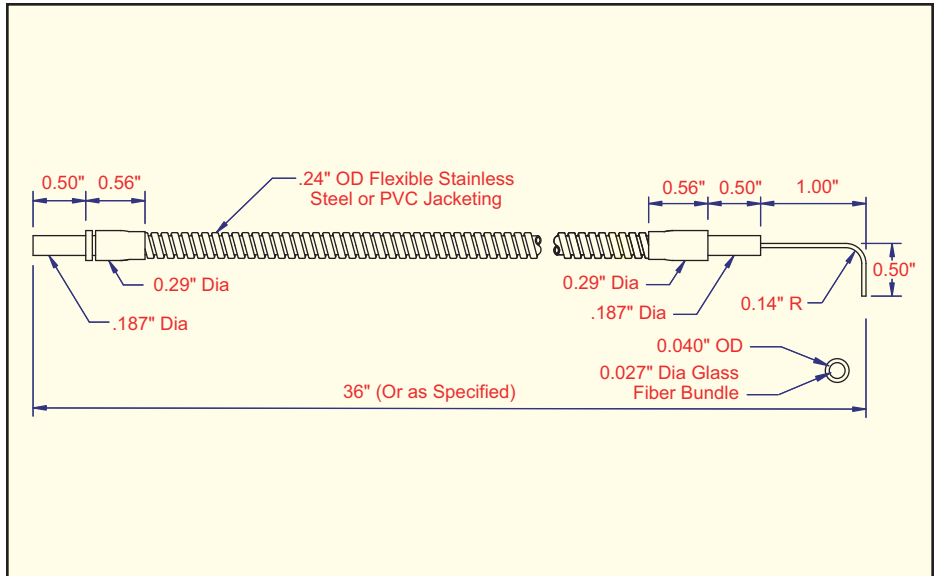

PVC Monocoil Jacket

MODEL   BUNDLE SIZE
F-J-36RP   .027"