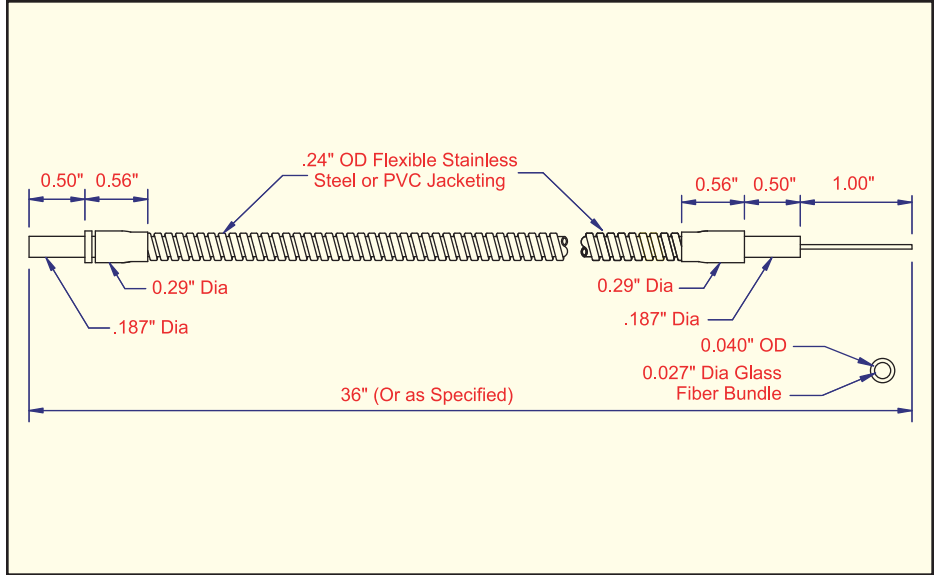

Glass Single Light Guides

Straight Needle Tip Stainless Steel Jacket

MODEL   BUNDLE SIZE
F-J-36   .027"

PVC Monocoil Jacket

MODEL   BUNDLE SIZE
F-J-36P   .027"