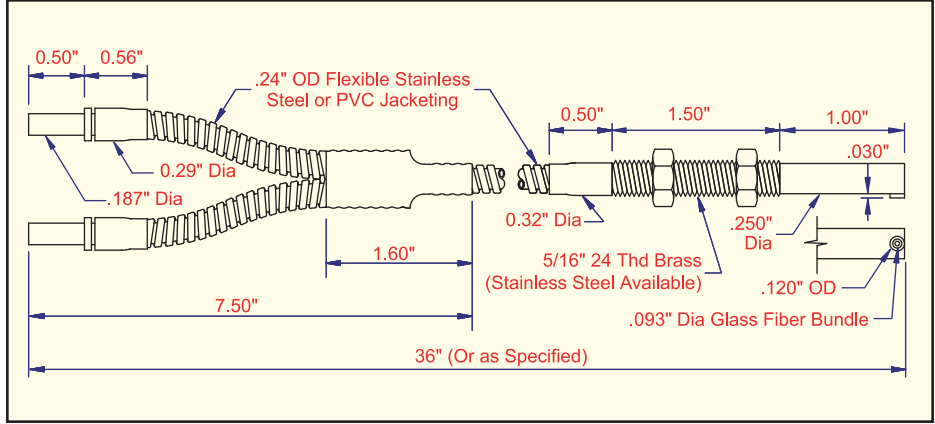

**Side View, Right Angle
Threaded, Stainless Steel Jacket**

MODEL	BUNDLE SIZE
BF-A-36RST	.093"

PVC Monocoil Jacket

MODEL	BUNDLE SIZE
BF-A-36RSTP	.093"