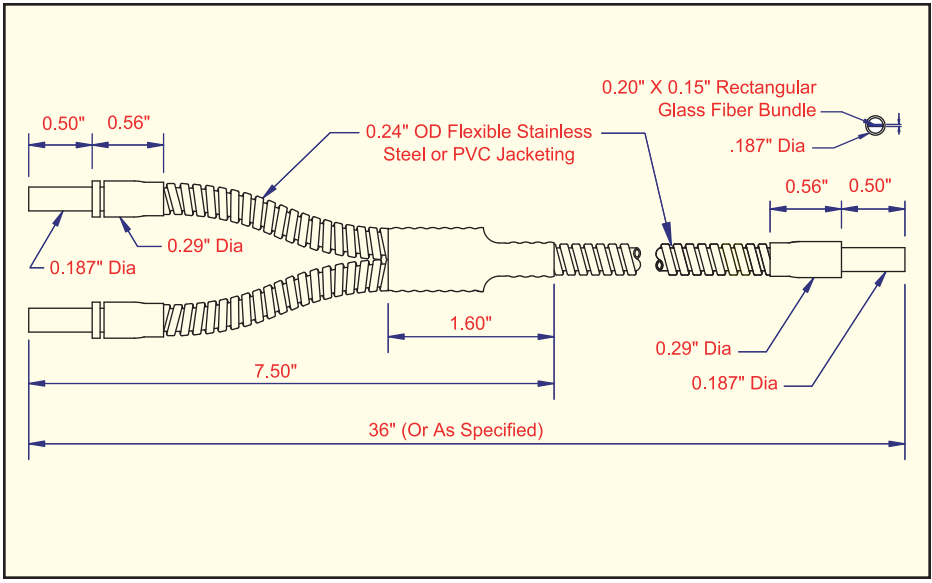

**Rectangular Bundle Barrel Tip
Stainless Steel Jacket**

MODEL	BUNDLE SIZE
BF-K-36	.020" x .15"

PVC Monocoil Jacket

MODEL	BUNDLE SIZE
BF-K-36P	.020" x .15"