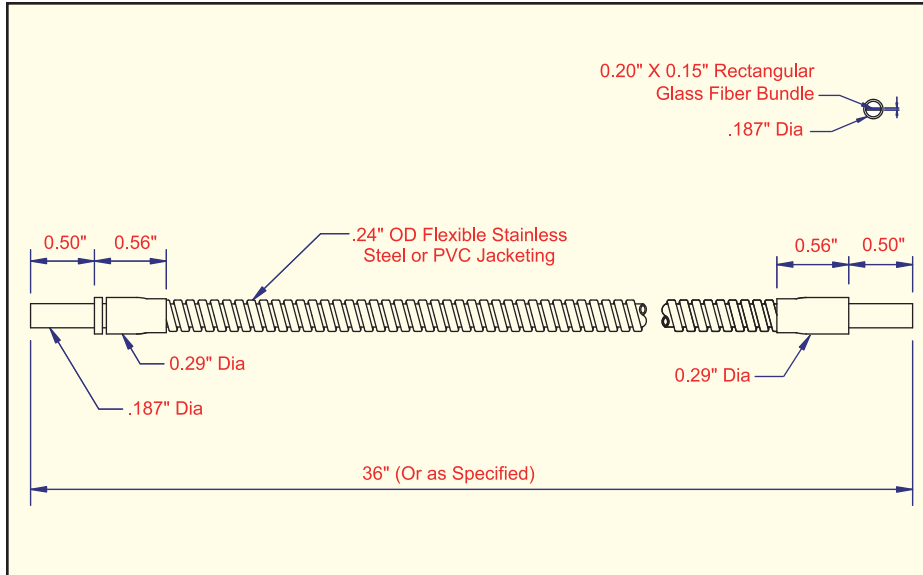

Glass Single Light Guides

Rectangular Bundle Barrel Tip Stainless Steel Jacket

MODEL	BUNDLE SIZE
F-K-36	.020" x .15"

PVC Monocoil Jacket

MODEL	BUNDLE SIZE
F-K-36P	.020" x .15"