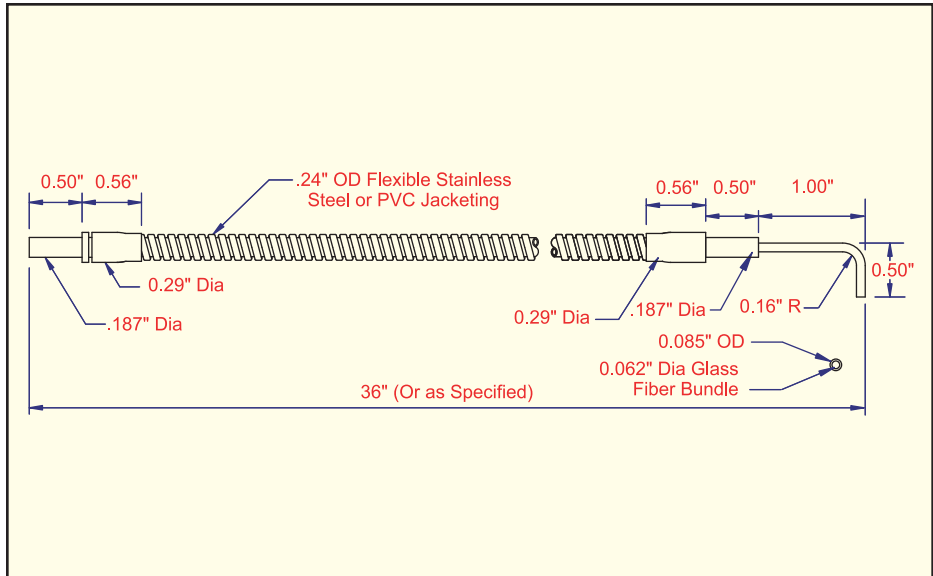

PVC Monocoil Jacket

MODEL F-B-36RP   BUNDLE SIZE .062"