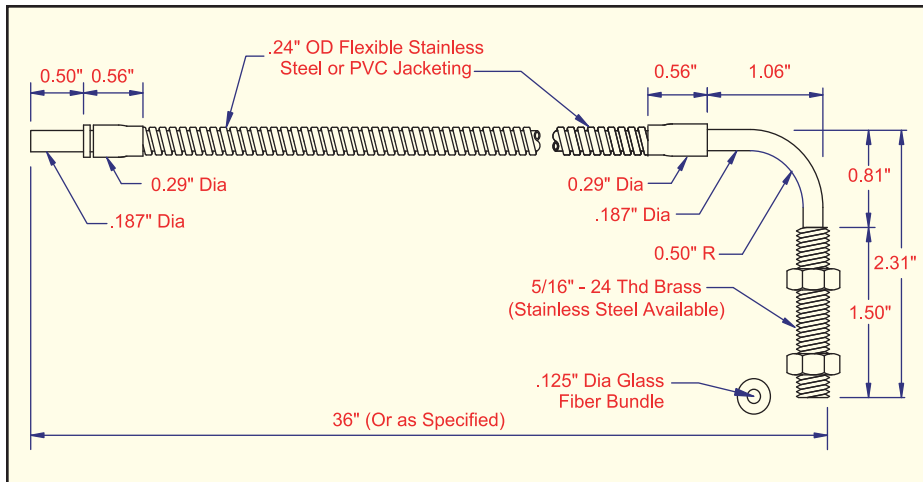

Glass Single Light Guides

Straight Threaded Tip Stainless Steel Jacket

MODEL	BUNDLE SIZE
F-A-36T	.125"
F-B-36T	.062"
F-E-36T	.046"
*F-K-36T	.020" x .15"

PVC Monocoil Jacket

MODEL	BUNDLE SIZE
F-A-36TP	.125"
F-B-36TP	.062"
F-E-36TP	.046"
*F-K-36TP	.020" x .15"

Threaded Tip, then Right Angle Stainless Steel Jacket

MODEL	BUNDLE SIZE
F-A-36TR	.125"
F-B-36TR	.062"
F-E-36TR	.046"

PVC Monocoil Jacket

MODEL	BUNDLE SIZE
F-A-36TRP	.125"
F-B-36TRP	.062"
F-E-36TRP	.046"

Side View, Right Angle Tip Stainless Steel Jacket

MODEL	BUNDLE SIZE
F-A-36RS	.093"

PVC Monocoil Jacket

MODEL	BUNDLE SIZE
F-A-36RSP	.093"

Side View, Right Angle Threaded Stainless Steel Jacket

MODEL	BUNDLE SIZE
F-A-36RST	.093"

PVC Monocoil Jacket

MODEL	BUNDLE SIZE
F-A-36RSTP	.093"