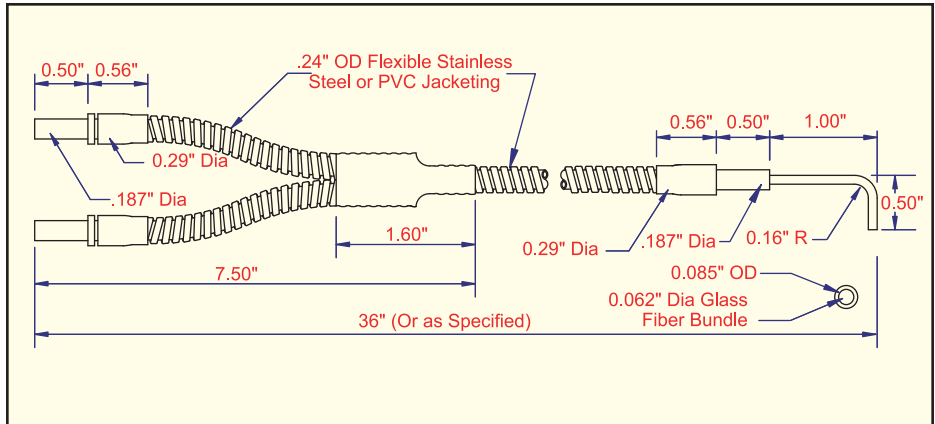

**Right Angle Needle Tip
Stainless Steel Jacket**

MODEL	BUNDLE SIZE
BF-B-36R	.062"

PVC Monocoil Jacket

MODEL	BUNDLE SIZE
BF-B-36RP	.062"