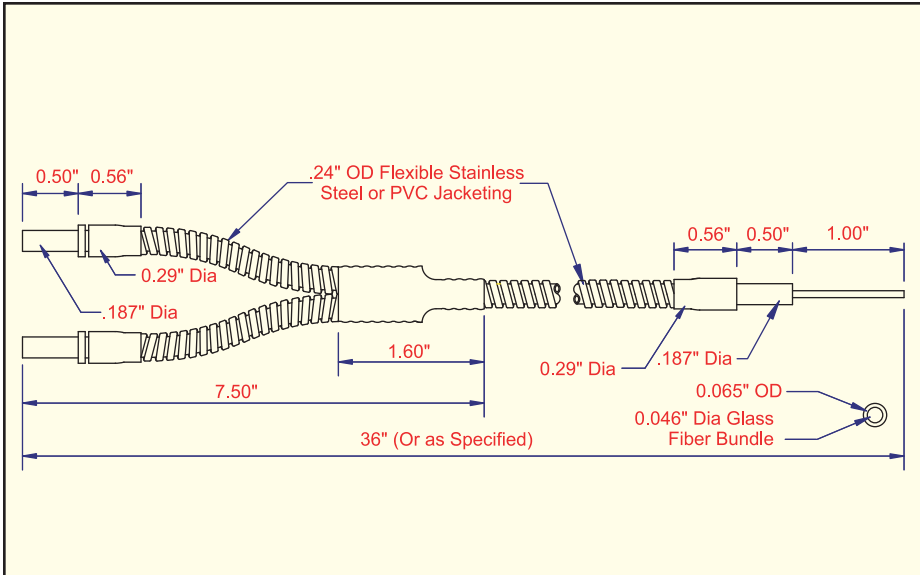

Glass Bifurcated Light Guides

Straight Needle Tip Stainless Steel Jacket

MODEL	BUNDLE SIZE
BF-E-36	.046"

PVC Monocoil Jacket

MODEL	BUNDLE SIZE
BF-E-36P	.046"