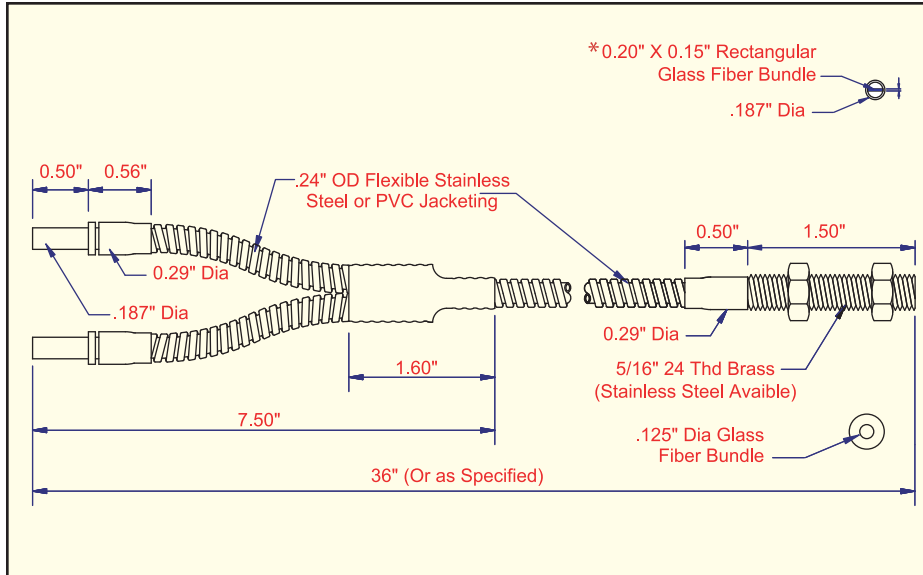

Glass Bifurcated Light Guides

Straight Threaded Tip Stainless Steel Jacket

MODEL	BUNDLE SIZE
BF-A-36T	.125"
BF-B-36T	.062"
BF-E-36T	.046"
BF-J-36T	.027"
* BF-K-36T	.020" x .15"

PVC Monocoil Jacket

MODEL	BUNDLE SIZE
BF-A-36TP	.125"
BF-B-36TP	.062"
BF-E-36TP	.046"
BF-J-36TP	.027"
* BF-K-36TP	.020" x .15"