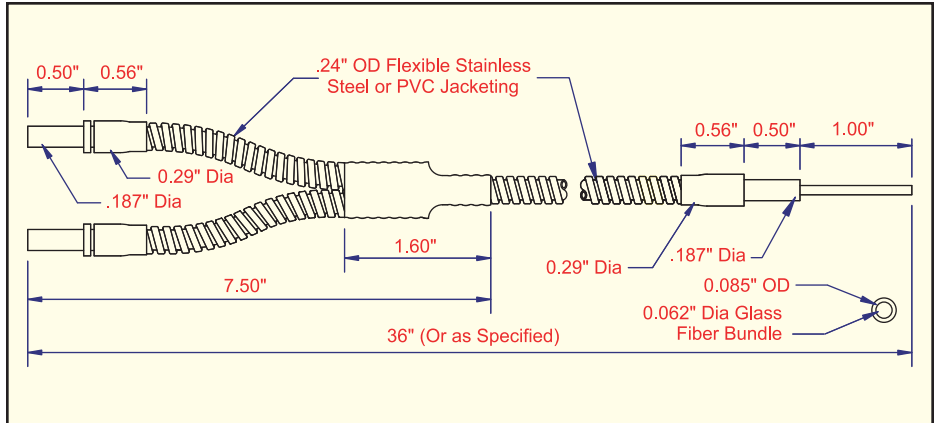

MODEL	BUNDLE SIZE
BF-A-36RST	.093"

**PVC Monocoil Jacket**

MODEL	BUNDLE SIZE
BF-A-36RSTP	.093"

**Straight Needle Tip  
Stainless Steel Jacket**

MODEL	BUNDLE SIZE
BF-B-36	.062"

**PVC Monocoil Jacket**

MODEL	BUNDLE SIZE
BF-B-36P	.062"