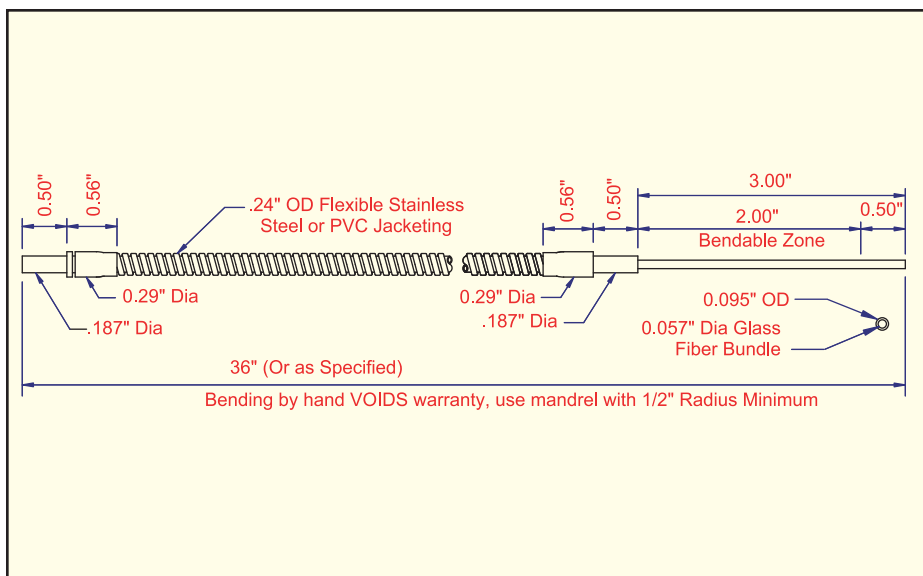

3" Long Bendable Tip Stainless Steel Jacket

MODEL	BUNDLE SIZE
F-L-36B	.057"

PVC Monocoil Jacket

MODEL	BUNDLE SIZE
F-L-36BP	.057"