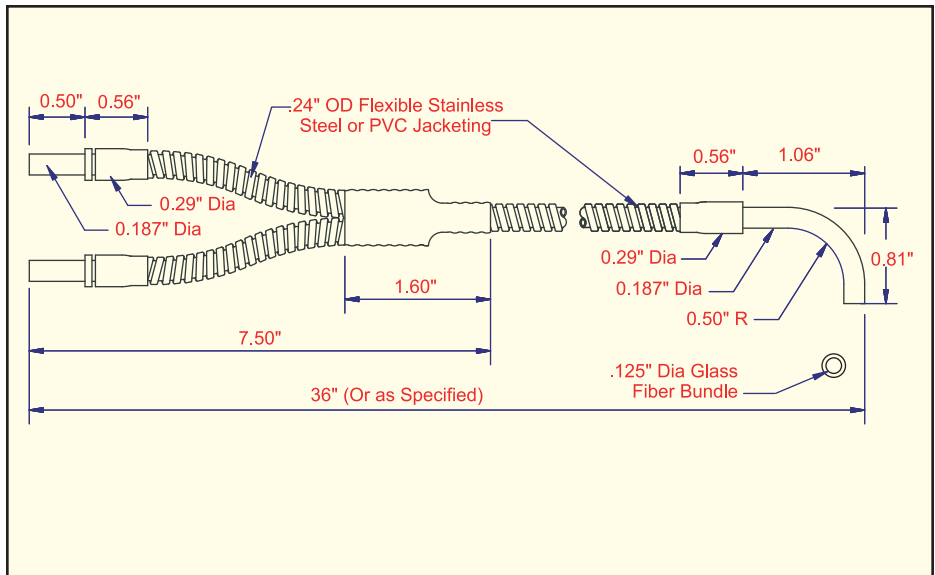

PVC Monocoil Jacket

MODEL	BUNDLE SIZE
BF-A-36RP	.125"
BF-B-36ARP	.062"
BF-E-36ARP	.046"