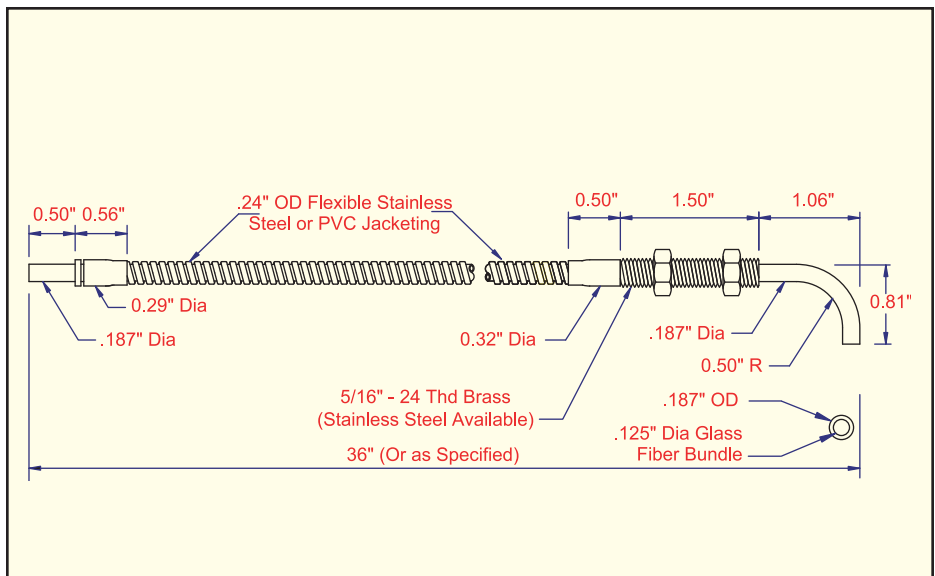

PVC Monocoil Jacket

MODEL	BUNDLE SIZE
F-A-36RTP	.125"
F-B-36RTP	.062"
F-E-36RTP	.046"