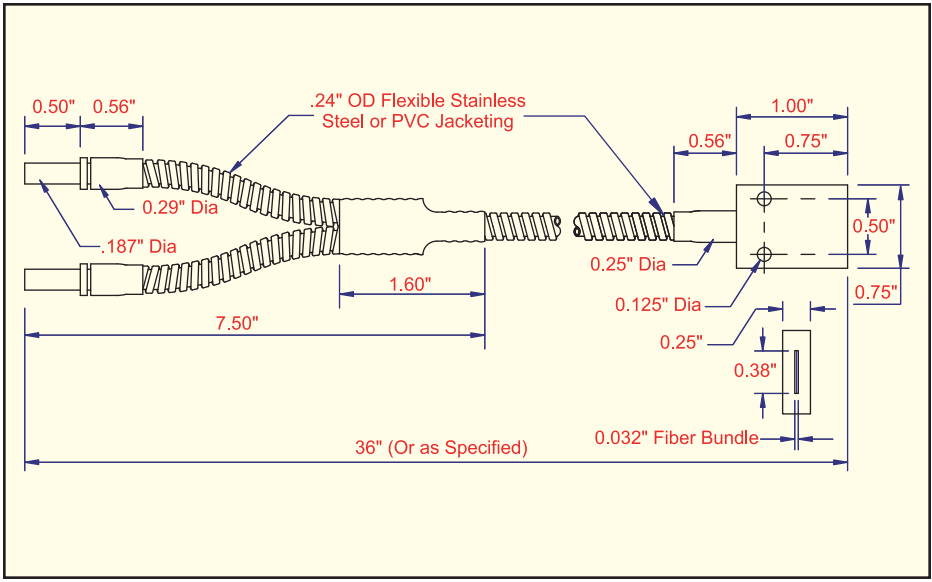

**Rectangular Flat Housing
Stainless Steel Jacket**

MODEL	BUNDLE SIZE
BF-C-36	.032" x .38"

PVC Monocoil Jacket

MODEL	BUNDLE SIZE
BF-C-36P	.032" x .38"