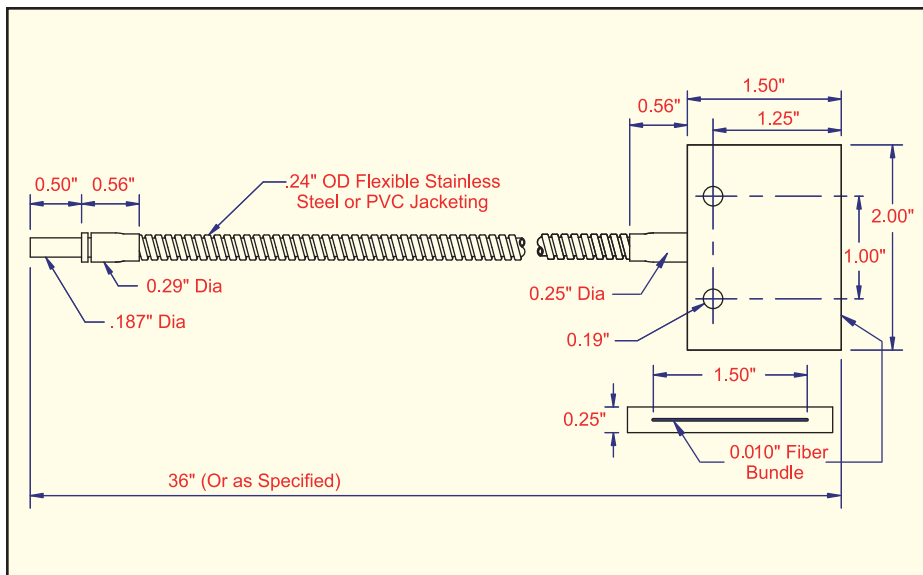

Rectangular 2" Flat Housing Stainless Steel Jacket

MODEL	BUNDLE SIZE
F-P-36	.010" x 1.50"