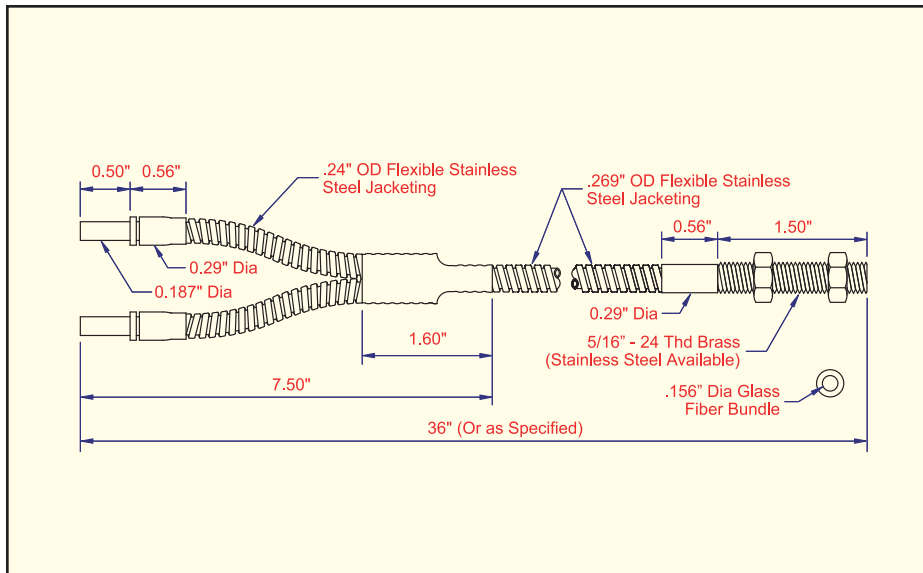

Straight Threaded Tip Stainless Steel Jacket Micro Polished for Superior Performance and Range

MODEL	BUNDLE SIZE
BF-U-36TUV	.156"