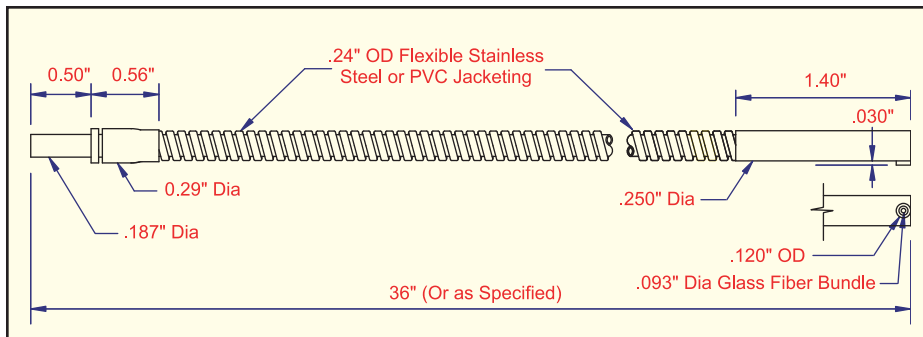

Side View, Right Angle Tip Stainless Steel Jacket

MODEL	BUNDLE SIZE
F-A-36RS	.093"

PVC Monocoil Jacket

MODEL	BUNDLE SIZE
F-A-36RSP	.093"