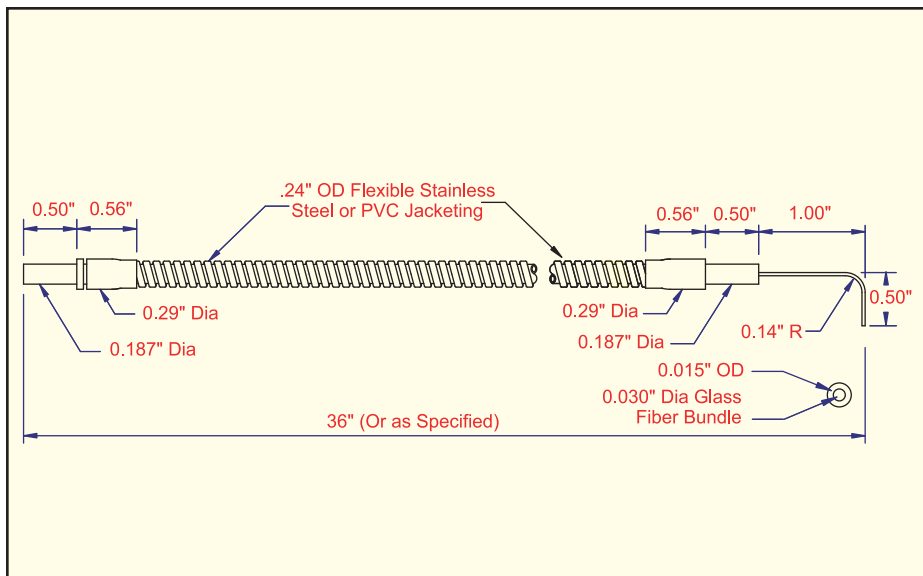

Right Angle Needle Tip Stainless Steel Jacket

MODEL	BUNDLE SIZE
F-H-36R	.015"

PVC Monocoil Jacket

MODEL	BUNDLE SIZE
F-H-36RP	.015"