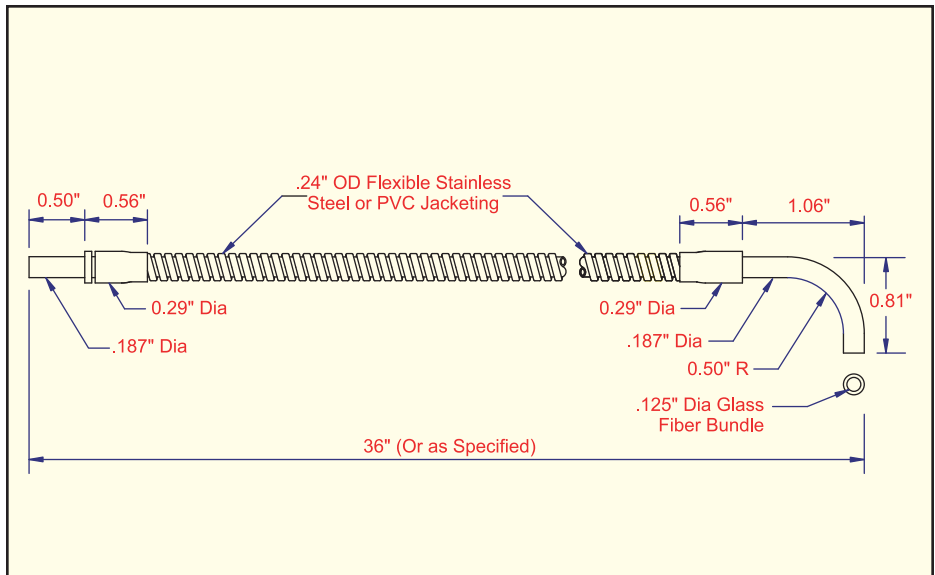

PVC Monocoil Jacket

MODEL	BUNDLE SIZE
F-A-36RP	.125"
F-B-36ARP	.062"
F-E-36ARP	.046"