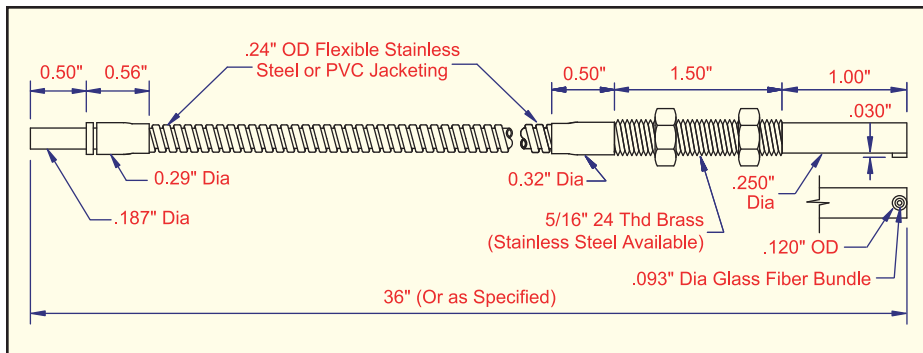

Side View, Right Angle Threaded Stainless Steel Jacket

MODEL	BUNDLE SIZE
F-A-36RST	.093"

PVC Monocoil Jacket

MODEL	BUNDLE SIZE
F-A-36RSTP	.093"