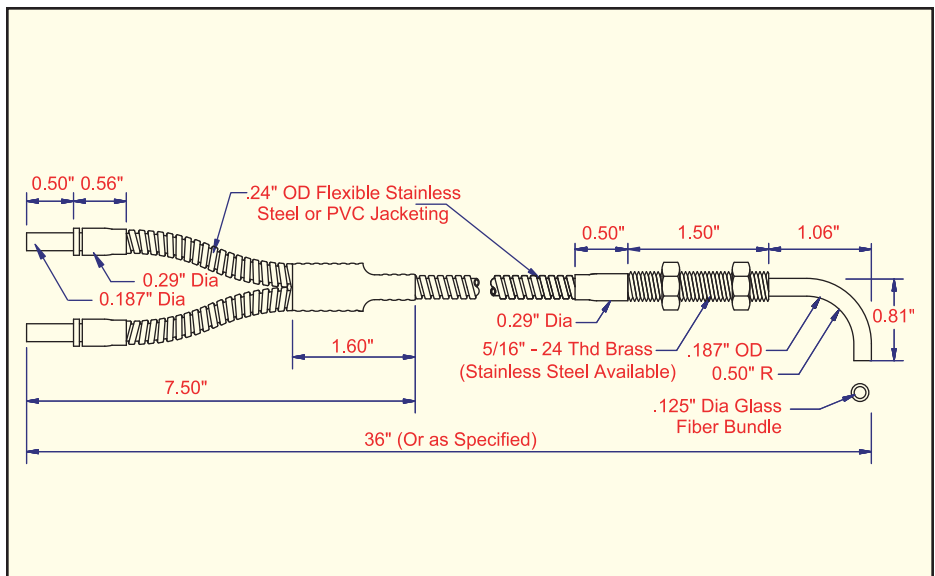

Glass Bifurcated Light Guides

Straight Barrel Tip Stainless Steel Jacket

MODEL	BUNDLE SIZE
BF-A-36	.125"
BF-B-36A	.062"
BF-E-36A	.046"
BF-J-36A	.027"

PVC Monocoil Jacket

MODEL	BUNDLE SIZE
BF-A-36P	.125"
BF-B-36AP	.062"
BF-E-36AP	.046"
BF-J-36AP	.027"

Right Angle Tip Stainless Steel Jacket

MODEL	BUNDLE SIZE
BF-A-36R	.125"
BF-B-36AR	.062"
BF-E-36AR	.046"

PVC Monocoil Jacket

MODEL	BUNDLE SIZE
BF-A-36RP	.125"
BF-B-36ARP	.062"
BF-E-36ARP	.046"

Right Angle Tip, then Threaded Stainless Steel Jacket

MODEL	BUNDLE SIZE
BF-A-36RT	.125"
BF-B-36RT	.062"
BF-E-36RT	.046"

PVC Monocoil Jacket

MODEL	BUNDLE SIZE
BF-A-36RTP	.125"
BF-B-36RTP	.062"
BF-E-36RTP	.046"