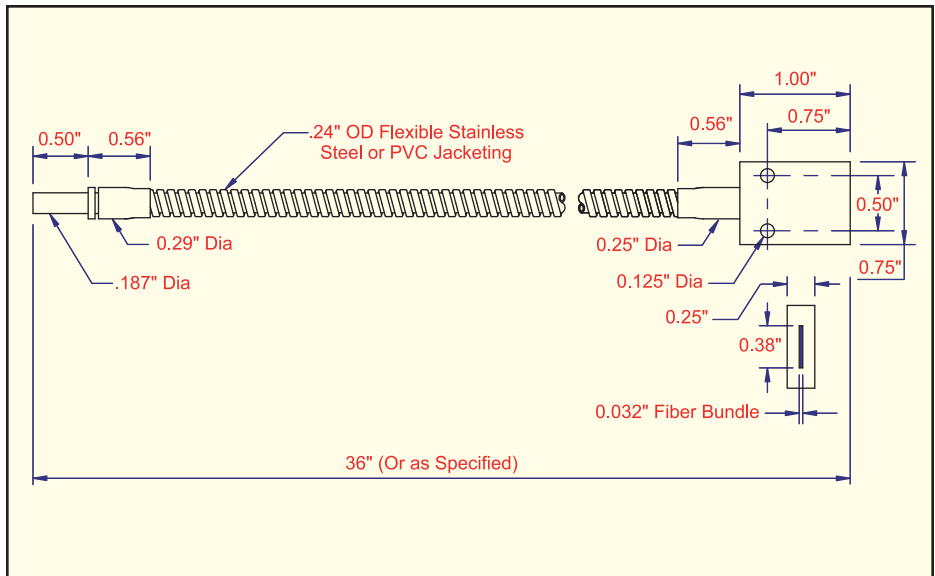

PVC Monocoil Jacket

MODEL   BUNDLE SIZE
F-C-36P   .032" x .38"