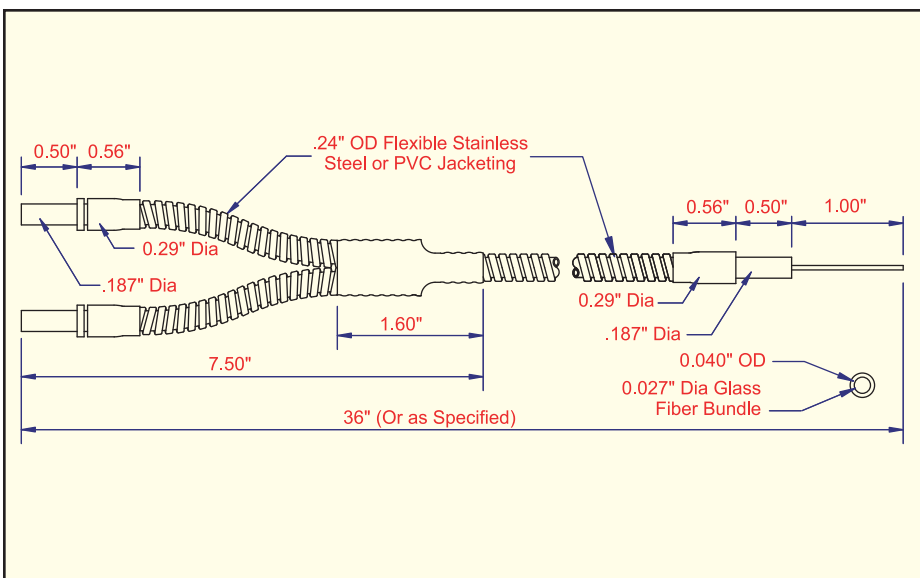

Straight Needle Tip Stainless Steel Jacket

MODEL	BUNDLE SIZE
BF-J-36	.027"

PVC Monocoil Jacket

MODEL	BUNDLE SIZE
BF-J-36P	.027"