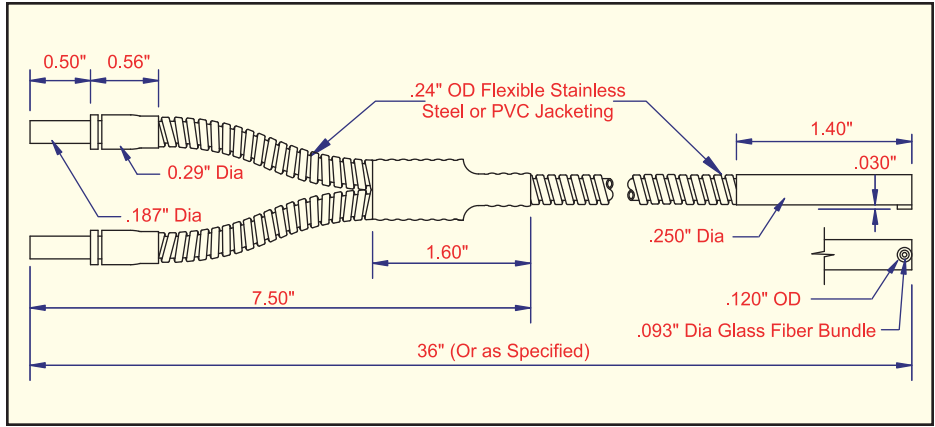

# Glass Bifurcated Light Guides

**Side View, Right Angle Tip  
Stainless Steel Jacket**

MODEL	BUNDLE SIZE
BF-A-36RS	.093"

**PVC Monocoil Jacket**

MODEL	BUNDLE SIZE
BF-A-36RSP	.093"

**Side View, Right Angle  
Threaded, Stainless Steel Jacket**